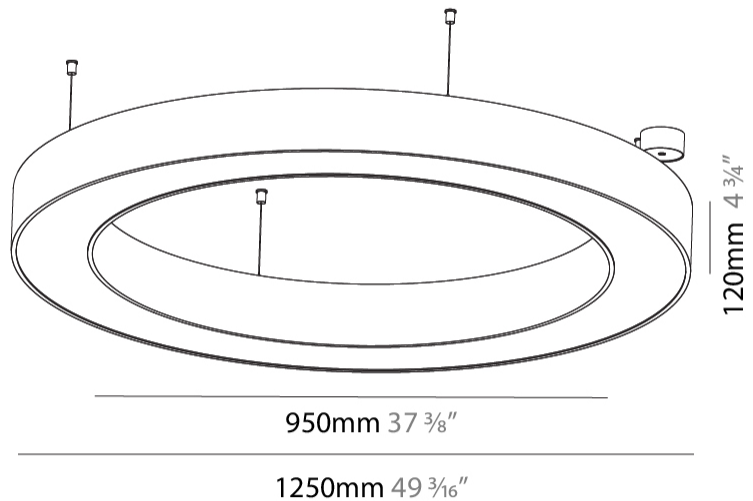

GENERAL

Series: Glorious
Subseries: Glorious
Brand: Prolicht
Division: Architectural
Mounting Type: Suspension
Mounting Location: Ceiling
Subcategory: Ambient

PHYSICAL

Shape: Round
Diameter (mm): 1250
Diameter (in): 49 ³/₁₆
Height (mm): 120
Height (in): 4 ³/₄
Max. Overall Height (mm): 2120
Max. Overall Height (in): 83 ⁷/₁₆
Light Distribution: Direct
Weight (kg): 12.847
Weight (lbs): 28.26
Diffuser: [PMMA - Opal or Micro-Prism](#)
Fixture Finish: [SSR / BKV / CWI / CRY / HAB / UFT / ITA / RUA / FTG / MYG / LOD / PUS / FRO / FUP / KIA / POP / BLS / SPG / MEY / GOH / GUM / CHC / COM / ABZ / JAG / OBR / MOS / ROR](#)
Fixture Material: Aluminum

ELECTRICAL

Lamp Type: LED (Zhaga Standard)
Input Wattage (W): 60
Total Output Wattage (W): 48 / 38.4 (3500K)
Dimming: [Non-Dimming / Phase Dimming (120Vac only) / 0-10V Dimming](#)
Driver Included: Yes
Driver Location: Integrated
Driver Type: Constant Current
Driver Class: Class 2
Input Voltage (V): 120 - 277
Constant Current (MA): 350 / 1200 (3500K)

LED

Color Temperature (°K): [3000 / 3500 / 4000](#)
Max. Delivered Lumen (lm): 5540 / 5733 / 5850
CRI: >80 CRI
Efficiency (%): 0.65
Lamp Life (hrs): 50000

OPTICAL

RATINGS AND CERTIFICATIONS

Certified By: Certified for North American Standards
IP rating: IP20